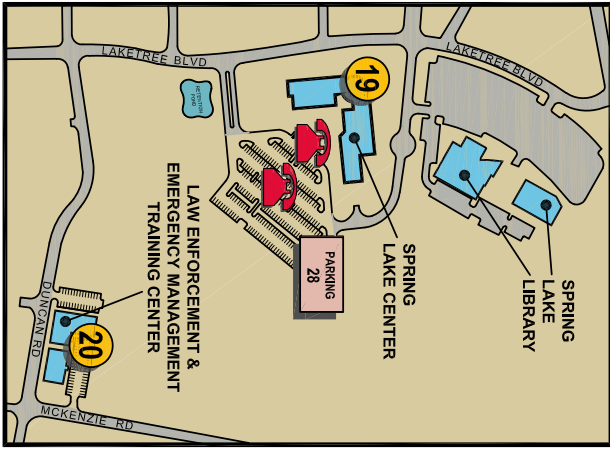

- **19** SPRING LAKE CAMPUS (SLC)
  ADDRESS: 171 Lake Tree Blvd., Spring Lake
  ⇒ Admissions & Registrar - Rm. 101
  ⇒ William S. Wellons, Sr. Memorial Auditorium - Rm. 121
  ⇒ Lactation Room - Rm. 127
- **20** LAW ENFORCEMENT & EMERGENCY MANAGEMENT TRAINING CENTER (LEEM)
  ADDRESS: 108 McKenzie Rd., Spring Lake
- **21** COLLISION REPAIR & REFINISHING TECHNOLOGY CENTER (COLLISION-U)
  ADDRESS: 2021 Procurement Dr.
  ⇒ Lactation Room - Rm. 103
- **22** HORTICULTURE EDUCATIONAL CENTER (HEC)
  ADDRESS: 670 N Eastern Blvd.
  ⇒ Multi-Purpose Room - Rm. 104
  ⇒ Lactation Room - Rm. 102
- **23** TRANSPORTATION COMPLEX (TCB1)
  ADDRESS: 3203 Bragg Blvd.
- **24** TRANSPORTATION COMPLEX (TCB2)
  ADDRESS: 3211 Bragg Blvd.

- **25** TRANSPORTATION COMPLEX (TCB3)
  ADDRESS: 3211 Bragg Blvd.
- **26** TRANSPORTATION COMPLEX (TCB4)
  ADDRESS: 3215 Bragg Blvd.
- **27** TRANSPORTATION COMPLEX (TCB5)
  ADDRESS: 3215 Bragg Blvd.
- **28** FIRE & RESCUE TRAINING CAMPUS (FRTC)
  ADDRESS: 775 Tom Starling Rd.
  ⇒ Conference Room - Rm. 122
  ⇒ Lactation Room/Security Office - Rm. 124
- **29** FIRE & RESCUE TRAINING TOWER (FRTT)
  ADDRESS: 775 Tom Starling Rd.
- **30** FIRE & RESCUE BURN BUILDING (FRBB)
  ADDRESS: 4705 Corporation Dr.
- **31** FIRE & RESCUE RESTROOM BUILDING (FRRB)
  ADDRESS: 4705 Corporation Dr.
- **32** SWIFT WATER RESCUE BUILDING (SWR)
  ADDRESS: 733 Tom Starling Rd.