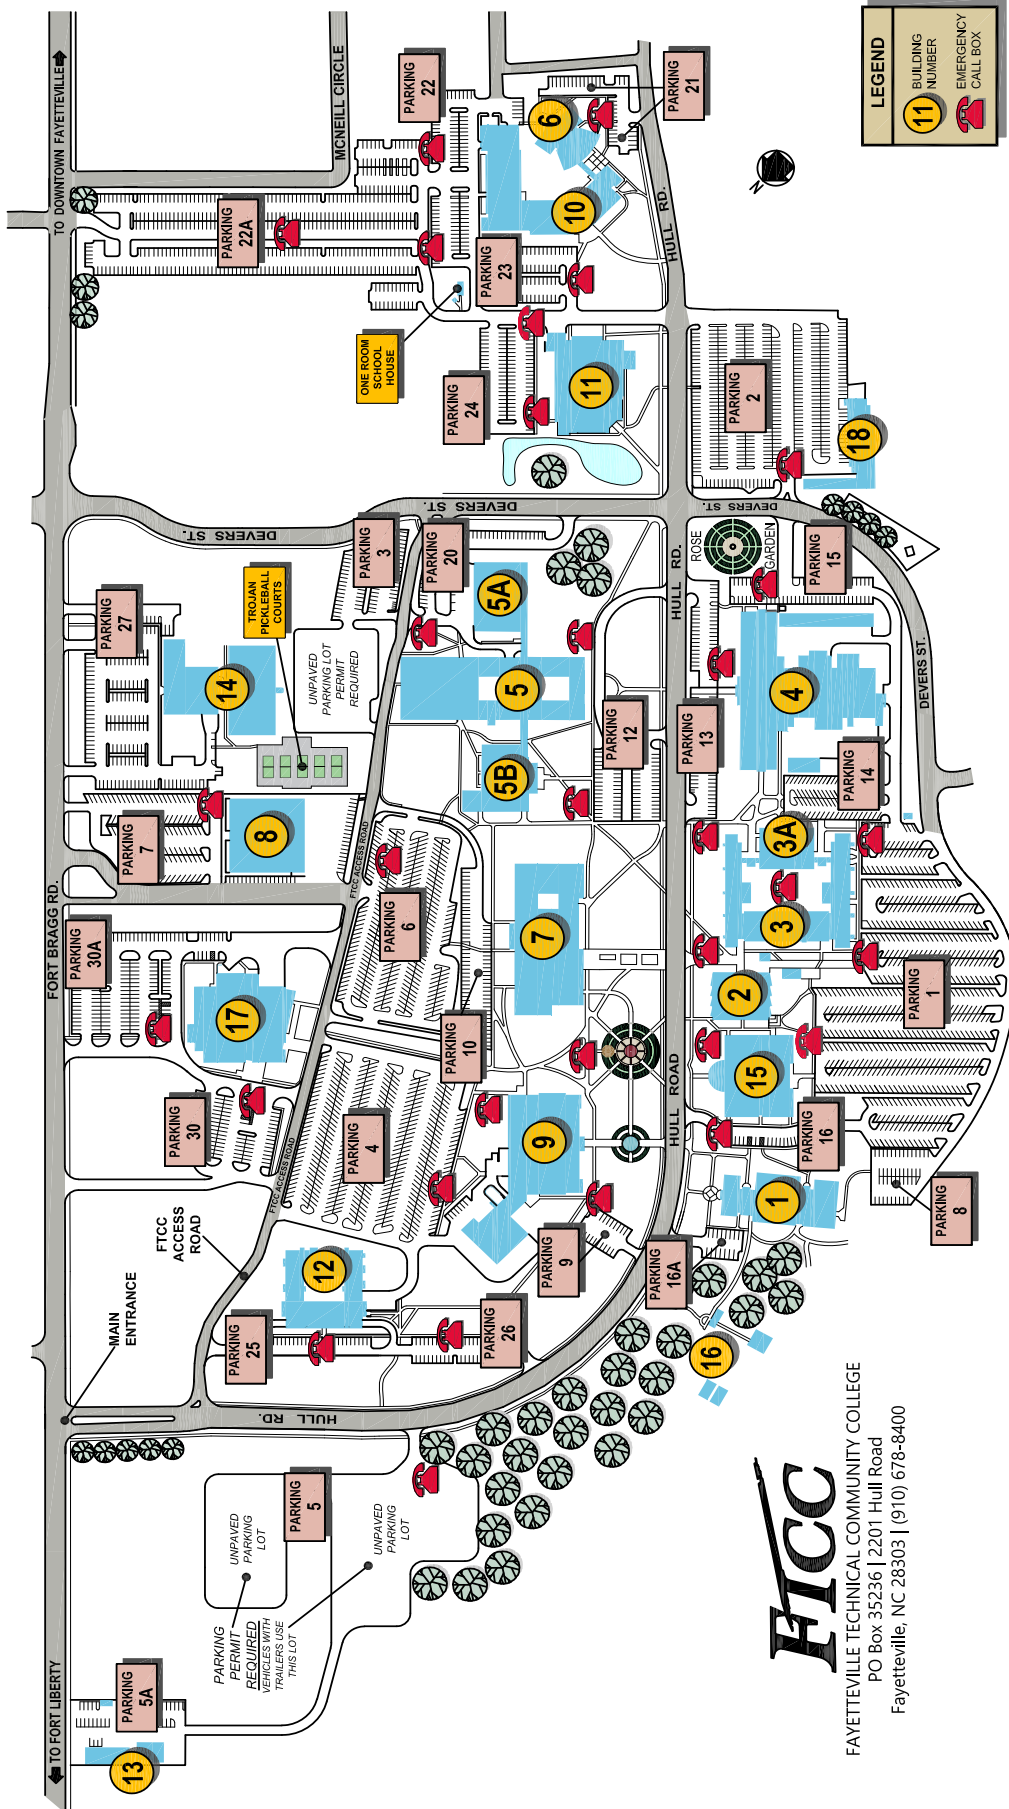

- **1** THOMAS R. MCLEAN ADMINISTRATION BUILDING (HOS)
  ADDRESS: 2301 Hull Road
  ⇒ President's Office
  ⇒ Cashier - Rm. 107
  ⇒ Student Accounts - Rm. 109
- **2** PAUL H. THOMPSON LIBRARY (LRC)
  ADDRESS: 2221 Hull Road
  ⇒ Student Learning Commons - Rm. 127
  ⇒ Library - Second Floor
- **3** CUMBERLAND HALL (CUH)
  ADDRESS: 2215 Hull Road
- **3A** AUDITORIUM
  ADDRESS: 2211 Hull Road
- **4** LAFAYETTE HALL (LAH)
  ADDRESS: 2201 Hull Road
  ⇒ Facility Services - Rm. 100A
  ⇒ Student Dining Lounge - Rm. 136A
- **5** HORACE SISK BUILDING (HOS)
  ADDRESS: 2204 Hull Road
  ⇒ University Transfer Advising Ctr. - Rm. 612
- **5A** CULINARY DINING - Rm 700 (CAF)
  ADDRESS: 2200 Hull Road
- **5B** GYMNASIUM - Rm. 801 (GYM)
  ADDRESS: 2208 Hull Road
  ⇒ Wellness Center - Rm. 800
  ⇒ Library - Second Floor
- **6** NEILL CURRIE BUILDING (NCB)
  ADDRESS: 2178 Hull Road
  ⇒ Continuing Education Registration - Rm. 3
  ⇒ Multi-Purpose Room - Rm. 7A
  ⇒ Lactation Room - Rm. 9A
- **7** TONY RAND STUDENT CENTER (SDC)
  ADDRESS: 2220 Hull Road
  ⇒ Information Desk - Commons Area
  ⇒ Financial Aid Service Center - Rm. 2
  ⇒ Welcome Center - Rm. 3
- **8** CENTER FOR BUSINESS & INDUSTRY (CBI)
  ADDRESS: 2123 Fort Bragg Rd.
  ⇒ Business Training - Rm. 106
- **9** ADVANCED TECHNOLOGY CENTER (ATC)
  ADDRESS: 2300 Hull Rd.
  ⇒ Open Computer Lab - Rm. 104
  ⇒ MIS Help Desk - Rm. 159
- **10** CONTINUING EDUCATION CENTER (CEC)
  ADDRESS: 220 Hull Rd.
  ⇒ HSE (GED/HSET) Testing - Rm. 101
  ⇒ Adult Basic Education - Rm. 203
  ⇒ Adult High School Diploma - Rm. 203E
- **11** HEALTH TECHNOLOGIES CENTER (HTC)
  ADDRESS: 240 Hull Rd.
  ⇒ Dental Clinic - Rm. 102
- **12** NURSING EDUCATION AND SIMULATION CENTER (NESC)
  ADDRESS: 2340 Hull Rd.
  ⇒ Lactation Room - Rm. 139
- **13** AUTOMOTIVE SERVICE ANNEX (ASA)
  ADDRESS: 3217 Fort Bragg Rd.
- **14** COSMETOLOGY SERVICES EDUCATIONAL CENTER (CSEC)
  ADDRESS: 2717 Fort Bragg Rd.
- **15** HARRY F. SHAW VIRTUAL COLLEGE CENTER (VCC)
  ADDRESS: 2225 Hull Rd.
  ⇒ Foundation Office - Rm. 114
  ⇒ Audio Visual Check Out - Room 123
  ⇒ Student Learning Center - Rm. 232
- **16** GROUNDS DEPARTMENT COMPLEX (GDC)
  ADDRESS: 2315 Hull Rd.
- **17** GENERAL CLASSROOM BUILDING (GCB)
  ADDRESS: 2817 Fort Bragg Rd.
  ⇒ Public Safety Office - Rm. 102
  ⇒ Student IDs - Rm. 102F
  ⇒ Bookstore - Rm. 104 All
  ⇒ American Veteran Center - Rm. 222
  ⇒ Small Business Center - Rm. 205
- **18** PROPERTY CONTROL & PRINT SHOP (SR)
  ADDRESS: 284 Devers St.
  ⇒ Shipping & Receiving Office
  ⇒ Print Shop

FTCC FAYETTEVILLE CAMPUS MAP

Refer to the FTCC website for the most current class offering.
Go to www.faytechcc.edu and click on My FTCC.