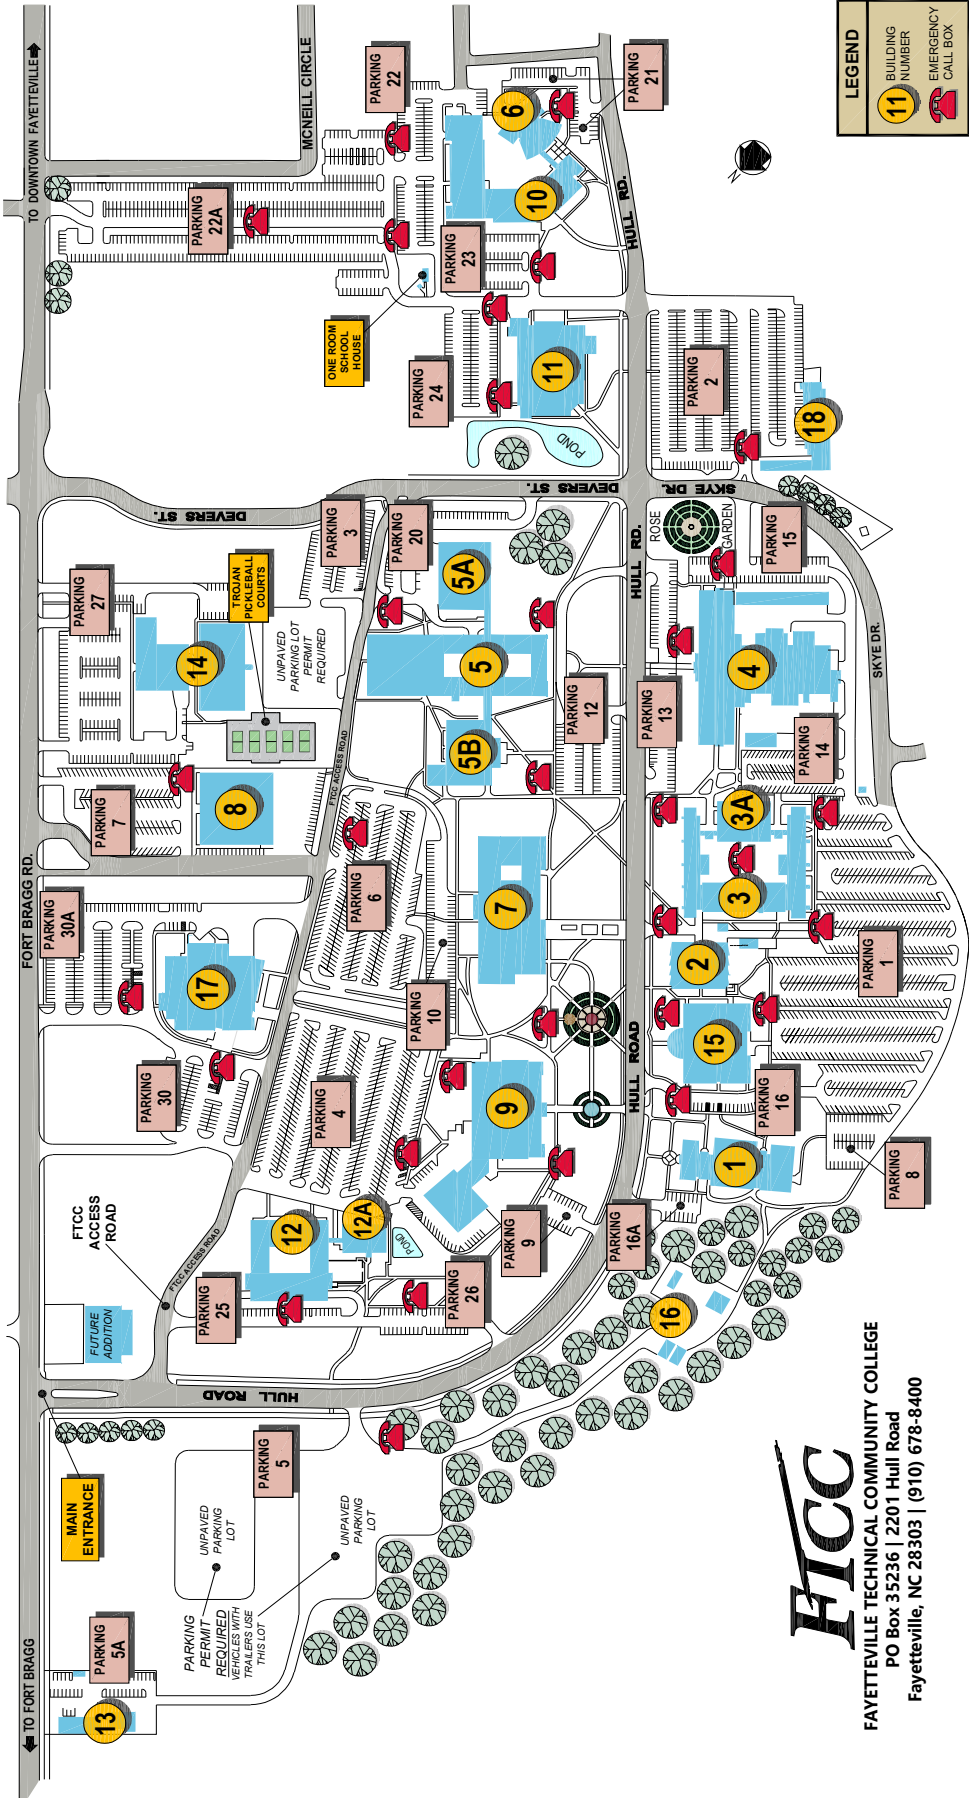

FTCC
FAYETTEVILLE TECHNICAL COMMUNITY COLLEGE
PO Box 35236 | 2201 Hull Road
Fayetteville, NC 28303 | (910) 678-8400

FTCC FAYETTEVILLE CAMPUS MAP

Refer to the FTCC website for the most current class offering.
Go to www.faytechcc.edu and click on My FTCC.

1. **LEGEND**
   11 BUILDING NUMBER
   EMERGENCY CALL BOX
2. **1** THOMAS R. MCLEAN ADMINISTRATION BUILDING
     ADDRESS: 2307 Hull Road
     ⇒ President's Office
     ⇒ Cashier - Rm. 107
     ⇒ Student Accounts - Rm. 109
   - **2** PAUL H. THOMPSON LIBRARY (LRC)
     ADDRESS: 2221 Hull Road
     ⇒ Student Learning Commons - Rm. 127
     ⇒ Library - Second Floor
   - **3** CUMBERLAND HALL (GUH)
     ADDRESS: 2215 Hull Road
   - **3A** AUDITORIUM
     ADDRESS: 2211 Hull Road
   - **4** LAFAYETTE HALL (LAH)
     ADDRESS: 2201 Hull Road
     ⇒ Facility Services - Rm. 100A
     ⇒ Student Dining Lounge - Rm. 136A
   - **5** HORACE SISK BUILDING (HOS)
     ADDRESS: 2204 Hull Road
     ⇒ University Transfer Advising Ctr. - Rm. 612
   - **5A** CULINARY DINING - Rm. 700 (CAF)
     ADDRESS: 2200 Hull Road
   - **5B** GYMNASIUM - Rm. 801 (GYM)
     ADDRESS: 2208 Hull Road
     ⇒ Wellness Center - Rm. 800
   - **6** NEILL CURRIE BUILDING (NCB)
     ADDRESS: 218 Hull Road
     CLOSED FOR CONSTRUCTION
   - **7** TONY RAND STUDENT CENTER (SDC)
     ADDRESS: 2220 Hull Road
     ⇒ Information Desk - Commons Area
     ⇒ Financial Aid Service Center - Rm. 2
     ⇒ Welcome Center - Rm. 3
     ⇒ Lactation Room - Rm. 13
     ⇒ Student Connections Center - Rm. 4
     ⇒ Student Activities - Rm. 8
   - **8** CENTER FOR BUSINESS & INDUSTRY (CBI)
     ADDRESS: 2723 Fort Bragg Rd.
     ⇒ Industry Training - Rm. 104
     ⇒ Business Training - Rm. 106
     ⇒ Lactation Room - Rm. 109
   - **9** ADVANCED TECHNOLOGY CENTER (ATC)
     ADDRESS: 2300 Hull Rd.
     ⇒ Open Computer Lab - Rm. 104
     ⇒ MIS Help Desk - Rm. 159
   - **10** CONTINUING EDUCATION CENTER (CEC)
     ADDRESS: 220 Hull Rd.
     ⇒ HSE (GED/HSET) Testing - Rm. 101
     ⇒ Adult Basic Education - Rm. 203
     ⇒ Adult High School Diploma - Rm. 203E
   - **11** HEALTH TECHNOLOGIES CENTER (HTC)
     ADDRESS: 240 Hull Rd.
     ⇒ Dental Clinic - Rm. 102
   - **12** NURSING EDUCATION AND SIMULATION CENTER (NESC)
     ADDRESS: 2340 Hull Rd.
     ⇒ Lactation Room - Rm. 739
   - **12A** NURSING EDUCATION ANNEX (NEA)
     ADDRESS: 2340 Hull Rd.
     ⇒ Nursing Department Faculty & Staff
   - **13** AUTOMOTIVE SERVICE ANNEX (ASA)
     ADDRESS: 3217 Fort Bragg Rd.
   - **14** COSMETOLOGY SERVICES EDUCATIONAL CENTER (CSEC)
     ADDRESS: 2717 Fort Bragg Rd.
   - **15** HARRY F. SHAW VIRTUAL COLLEGE CENTER (VCC)
     ADDRESS: 2255 Hull Rd.
     ⇒ Foundation Office - Rm. 114
     ⇒ Audio Visual Check Out - Room 123
     ⇒ Student Learning Center - Rm. 232
   - **16** GROUNDS DEPARTMENT COMPLEX (GDC)
     ADDRESS: 2315 Hull Rd.
   - **17** GENERAL CLASSROOM BUILDING (GCB)
     ADDRESS: 2817 Fort Bragg Rd.
     ⇒ Public Safety Office - Rm. 102
     ⇒ Student IDs - Rm. 102F
     ⇒ Lactation Room - Rm. 103
     ⇒ Bookstore - Rm. 104 All
     ⇒ American Veteran Center - Rm. 222
     ⇒ Small Business Center - Rm. 205
   - **18** PROPERTY CONTROL & PRINT SHOP (SR)
     ADDRESS: 284 Devers St.
     ⇒ Shipping & Receiving Office
     ⇒ Print Shop