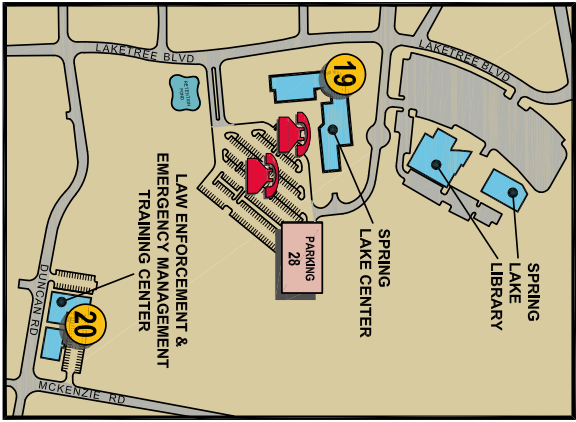

OFF-CAMPUS FACILITIES
FAYETTEVILLE TECHNICAL COMMUNITY COLLEGE
PO Box 35236 | 2201 Hull Road
Fayetteville, NC 28303 | Phone: (910) 678-8400

- **19** SPRING LAKE CAMPUS (SLC)
  ADDRESS: 171 Lake Tree Blvd., Spring Lake
  ⇒ Admissions & Registrar - Rm. 101
  ⇒ William S. Wellons Sr. Memorial Auditorium - Rm. 121
  ⇒ Lactation Room - Rm. 127
- **20** LAW ENFORCEMENT & EMERGENCY MANAGEMENT TRAINING CENTER (LEEM)
  ADDRESS: 108 McKenzie Rd., Spring Lake
- **21** COLLISION REPAIR & REFINISHING TECHNOLOGY CENTER (COLLISION-J)
  ADDRESS: 2821 Procurement Dr.
  ⇒ Lactation Room - Rm. 103
- **22** HORTICULTURE EDUCATIONAL CENTER (HEC)
  ADDRESS: 670 N Eastern Blvd.
  ⇒ Multi-Purpose Room - Rm. 104
  ⇒ Lactation Room - Rm. 102
- **23** TRANSPORTATION COMPLEX (TCB1)
  ADDRESS: 3203 Bragg Blvd.
- **24** TRANSPORTATION COMPLEX (TCB2)
  ADDRESS: 3211 Bragg Blvd.
- **25** TRANSPORTATION COMPLEX (TCB3)
  ADDRESS: 3211 Bragg Blvd.
- **26** TRANSPORTATION COMPLEX (TCB4)
  ADDRESS: 3215 Bragg Blvd.
- **27** TRANSPORTATION COMPLEX (TCB5)
  ADDRESS: 3215 Bragg Blvd.
- **28** FIRE & RESCUE TRAINING CAMPUS (FRTC)
  ADDRESS: 775 Tom Starling Rd.
  ⇒ Conference Room - Rm. 122
  ⇒ Lactation Room/Security Office - Rm. 124
- **29** FIRE & RESCUE TRAINING TOWER (FRIT)
  ADDRESS: 775 Tom Starling Rd.
- **30** FIRE & RESCUE BURN BUILDING (FRBB)
  ADDRESS: 4709 Corporation Dr.
- **31** FIRE & RESCUE RESTROOM BUILDING (FRRB)
  ADDRESS: 4708 Corporation Dr.
- **32** SWIFT WATER RESCUE BUILDING (SWR)
  ADDRESS: 755 Tom Starling Rd.

LEGEND

- BUILDING NUMBER
- EMERGENCY CALL BOX

OFF-CAMPUS FACILITIES MAP

Refer to the FTCC website for the most current class offering.
Go to www.faytechcc.edu and click on My FTCC.