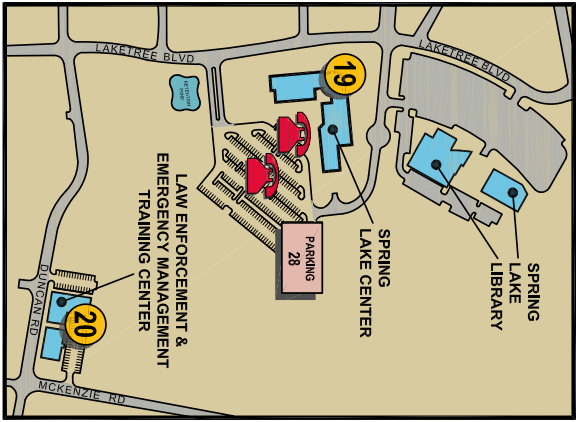

OFF-CAMPUS FACILITIES
FAYETTEVILLE TECHNICAL COMMUNITY COLLEGE
PO Box 35236 | 2201 Hull Road
Fayetteville, NC 28303 | Phone: (910) 678-8400

- **19** SPRING LAKE CAMPUS (SLC)
  ADDRESS: 171 Lake Tree Blvd., Spring Lake
  ⇒ Admissions & Registrar - Rm. 101
  ⇒ William S. Wellons Sr. Memorial Auditorium - Rm. 121
  ⇒ Lactation Room - Rm. 127
- **20** LAW ENFORCEMENT & EMERGENCY MANAGEMENT TRAINING CENTER (LEEM)
  ADDRESS: 108 McKenzie Rd., Spring Lake
- **21** COLLISION REPAIR & REFINISHING TECHNOLOGY CENTER (COLLISION-J)
  ADDRESS: 2821 Procurement Dr.
  ⇒ Lactation Room - Rm. 103
- **22** HORTICULTURE EDUCATIONAL CENTER (HEC)
  ADDRESS: 670 N Eastern Blvd.
  ⇒ Multi-Purpose Room - Rm. 104
  ⇒ Lactation Room - Rm. 102
- **23** TRANSPORTATION COMPLEX (TCB1)
  ADDRESS: 3203 Braeg Blvd.
- **24** TRANSPORTATION COMPLEX (TCB2)
  ADDRESS: 3211 Braeg Blvd.
- **25** TRANSPORTATION COMPLEX (TCB3)
  ADDRESS: 3211 Braeg Blvd.
- **26** TRANSPORTATION COMPLEX (TCB4)
  ADDRESS: 3215 Braeg Blvd.
- **27** TRANSPORTATION COMPLEX (TCB5)
  ADDRESS: 3215 Braeg Blvd.
- **28** FIRE & RESCUE TRAINING CAMPUS (FRTC)
  ADDRESS: 775 Tom Starling Dr.
  ⇒ Conference Room - Rm. 122
  ⇒ Lactation Room/Security Office - Rm. 124
- **29** FIRE & RESCUE TRAINING TOWER (FRIT)
  ADDRESS: 775 Tom Starling Dr.
- **30** FIRE & RESCUE BURN BUILDING (FRBB)
  ADDRESS: 4709 Corporation Dr.
- **31** FIRE & RESCUE RESTROOM BUILDING (FRRB)
  ADDRESS: 4708 Corporation Dr.
- **32** SWIFT WATER RESCUE BUILDING (SWR)
  ADDRESS: 755 Tom Starling Dr.