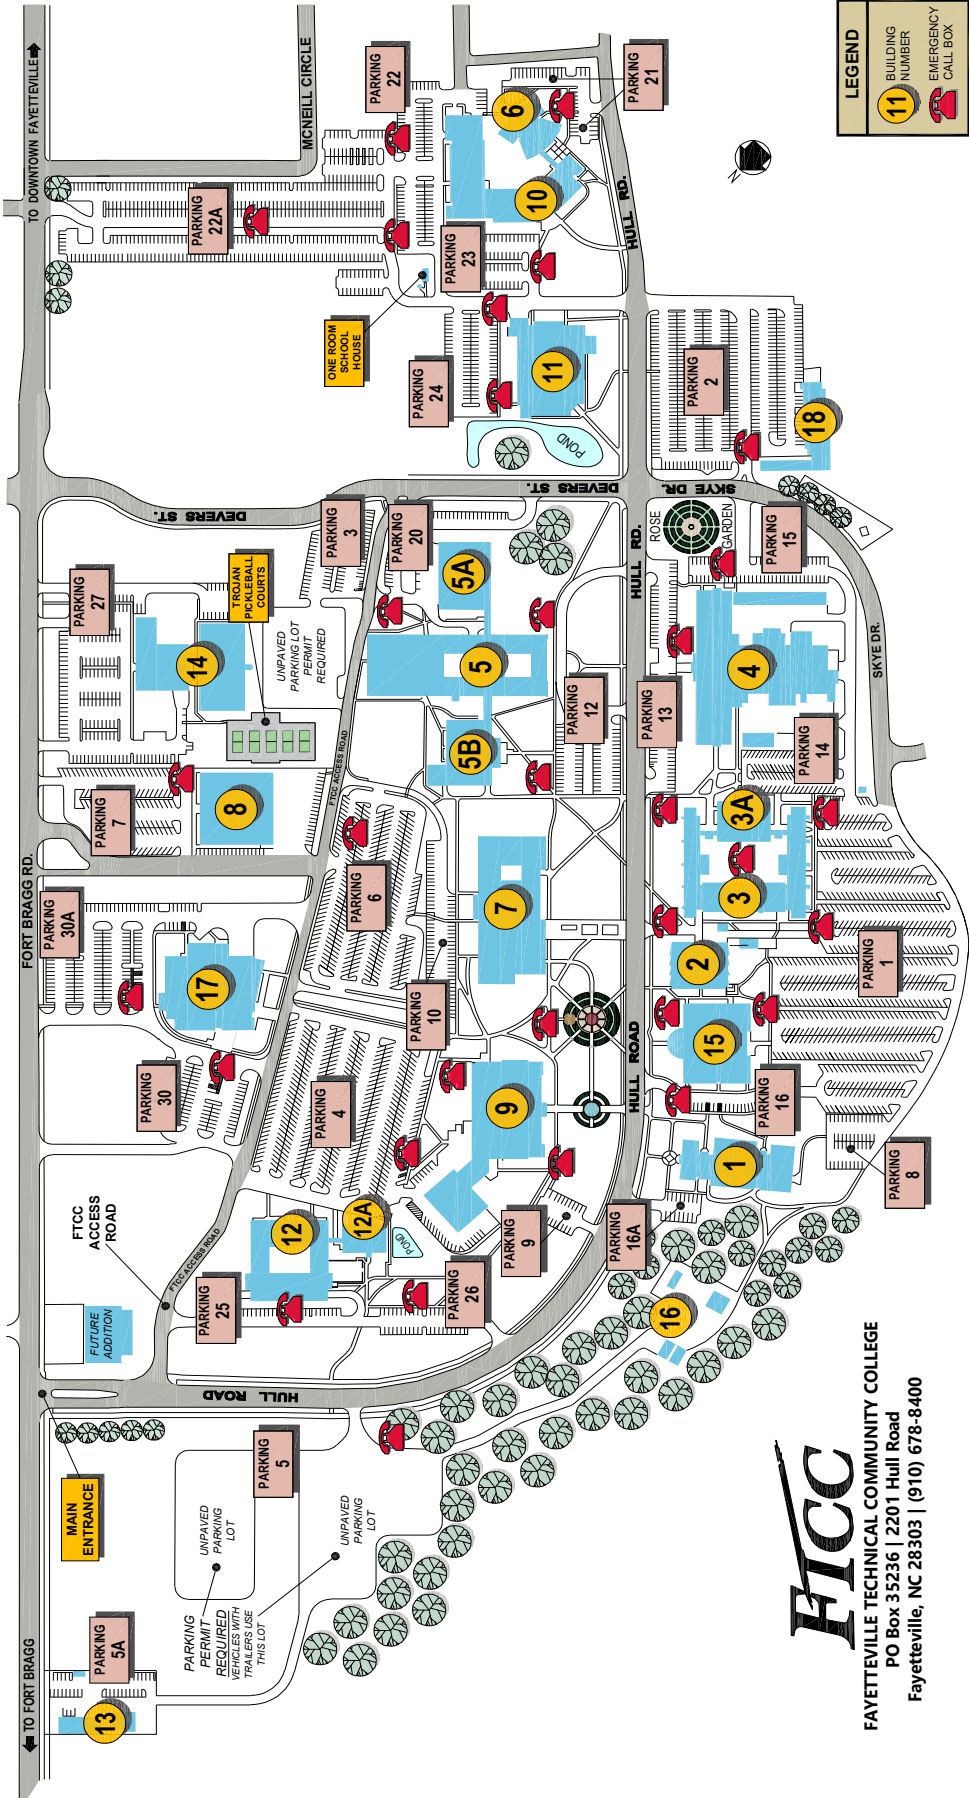

FTCC
FAYETTEVILLE TECHNICAL COMMUNITY COLLEGE
PO Box 35236 | 2201 Hull Road
Fayetteville, NC 28303 | (910) 678-8400

FTCC FAYETTEVILLE CAMPUS MAP

Refer to the FTCC website for the most current class offering.
Go to www.faytechcc.edu and click on My FTCC.

1 THOMAS R. MCLEAN ADMINISTRATION BUILDING ADDRESS: 2307 Hull Road ⇒ President's Office ⇒ Cashier - Rm. 107 ⇒ Student Accounts - Rm. 109 2 PAUL H. THOMPSON LIBRARY (LRC) ADDRESS: 2221 Hull Road ⇒ Student Learning Commons - Rm. 127 ⇒ Library - Second Floor 3 CUMBERLAND HALL (GUH) ADDRESS: 2215 Hull Road 3A AUDITORIUM ADDRESS: 2211 Hull Road 4 LAFAYETTE HALL (LAH) ADDRESS: 2207 Hull Road ⇒ Facility Services - Rm. 100A ⇒ Student Dining Lounge - Rm. 136A 5 HORACE SISK BUILDING (HOS) ADDRESS: 2204 Hull Road ⇒ University Transfer Advising Ctr. - Rm. 612	5A CULINARY DINING - Rm. 700 (CAF) ADDRESS: 2200 Hull Road 5B GYMNASIUM - Rm. 801 (GYM) ADDRESS: 2208 Hull Road ⇒ Wellness Center - Rm. 800 6 NEILL CURRIE BUILDING (NCB) ADDRESS: 218 Hull Road CLOSED FOR CONSTRUCTION 7 TONY RAND STUDENT CENTER (SDC) ADDRESS: 2220 Hull Road ⇒ Information Desk - Commons Area ⇒ Financial Aid Service Center - Rm. 3 ⇒ One Stop Solution Center - Rm. 2 ⇒ Trustee Board Room - Rm. 16 ⇒ High School Connections - Rm. 110 & 111 ⇒ Student Activities - Rm. 8	8 CENTER FOR BUSINESS & INDUSTRY (CBI) ADDRESS: 2723 Fort Bragg Rd. ⇒ Industry Training - Rm. 104 ⇒ Business Training - Rm. 106 ⇒ Lactation Room - Rm. 109 9 ADVANCED TECHNOLOGY CENTER (ATC) ADDRESS: 2300 Hull Rd. ⇒ Open Computer Lab - Rm. 104 ⇒ MIS Help Desk - Rm. 159 10 CONTINUING EDUCATION CENTER (CEC) ADDRESS: 220 Hull Rd. ⇒ HSE (GED/HSET) Testing - Rm. 101 ⇒ Adult Basic Education - Rm. 203 ⇒ Adult High School Diploma - Rm. 203E	11 HEALTH TECHNOLOGIES CENTER (HTC) ADDRESS: 240 Hull Rd. ⇒ Dental Clinic - Rm. 102 12 NURSING EDUCATION AND SIMULATION CENTER (NESC) ADDRESS: 2340 Hull Rd. ⇒ Lactation Room - Rm. 139 12A NURSING EDUCATION ANNEX (NEA) ADDRESS: 2340 Hull Rd. ⇒ Nursing Department Faculty & Staff 13 AUTOMOTIVE SERVICE ANNEX (ASA) ADDRESS: 3217 Fort Bragg Rd. 14 COSMETOLOGY SERVICES EDUCATIONAL CENTER (CSEC) ADDRESS: 2717 Fort Bragg Rd. 15 HARRY F. SHAW VIRTUAL COLLEGE CENTER (VCC) ADDRESS: 2225 Hull Rd. ⇒ Foundation Office - Rm. 114 ⇒ Audio Visual Check Out - Room 123 ⇒ Student Learning Center - Rm. 232	16 GROUNDS DEPARTMENT COMPLEX (GDC) ADDRESS: 2315 Hull Rd. 17 GENERAL CLASSROOM BUILDING (GGB) ADDRESS: 2817 Fort Bragg Rd. ⇒ Public Safety Office - Rm. 102 ⇒ Student IDs - Rm. 102F ⇒ Lactation Room - Rm. 103 ⇒ Bookstore - Rm. 104 All ⇒ American Veteran Center - Rm. 222 ⇒ Small Business Center - Rm. 205 18 PROPERTY CONTROL & PRINT SHOP (SR) ADDRESS: 284 Devers St. ⇒ Shipping & Receiving Office ⇒ Print Shop